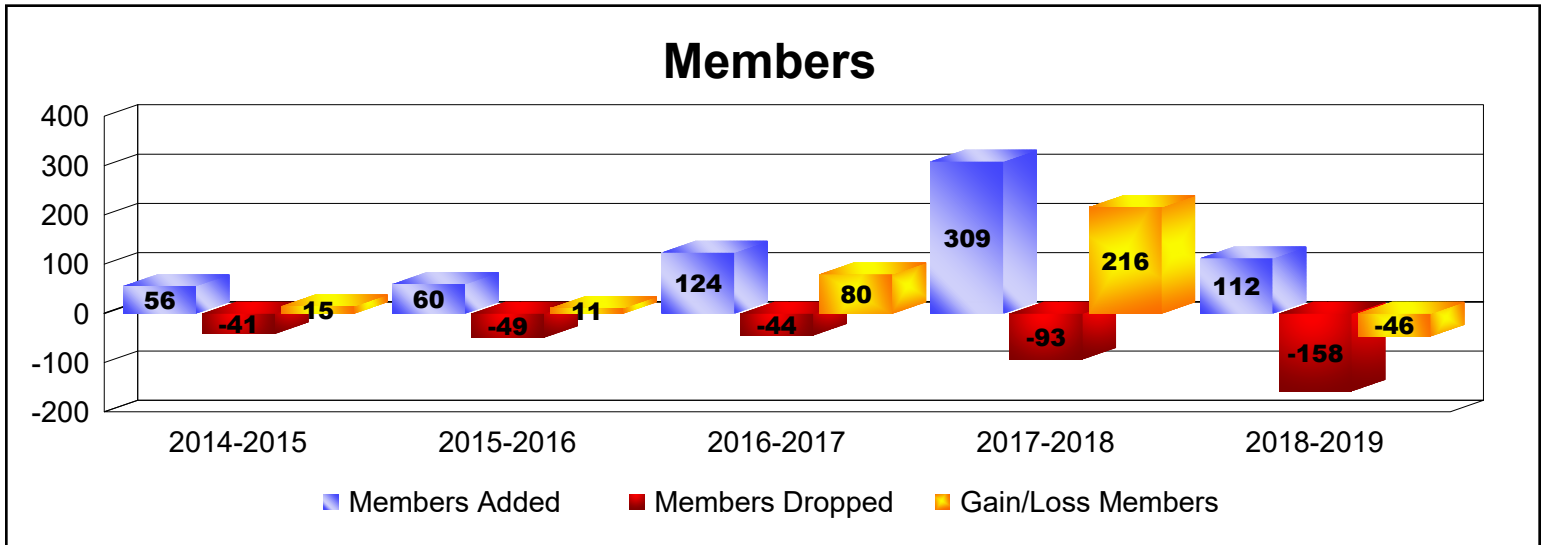

Year	New Clubs	Dropped Clubs	Gain/ Loss Clubs	New Members	Charter Members	Reinstate Members	Transfer Members	Total Member Added	Total Members Dropped	Gain/ Loss Members
2014-2015	0	0	0	47	6	3	0	56	-41	15
2015-2016	0	0	0	59	0	1	0	60	-49	11
2016-2017	0	0	0	116	0	8	0	124	-44	80
2017-2018	4	0	4	148	156	3	2	309	-93	216
2018-2019	2	0	2	53	55	2	2	112	-158	-46
Average	1	0	1	85	43	3	1	132	-77	55

Year	New Clubs	Dropped Clubs	Gain/ Loss Clubs	New Members	Charter Members	Reinstate Members	Transfer Members	Total Member Added	Total Members Dropped	Gain/ Loss Members
2014-2015	0	0	0	0	0	0	0	0	0	0
2015-2016	0	0	0	6	0	0	0	6	-20	-14
2016-2017	0	0	0	7	0	0	0	7	0	7
2017-2018	2	0	2	30	48	0	0	78	-12	66
2018-2019	0	-1	-1	0	0	1	0	1	-42	-41
Average	0	0	0	9	10	0	0	18	-15	4