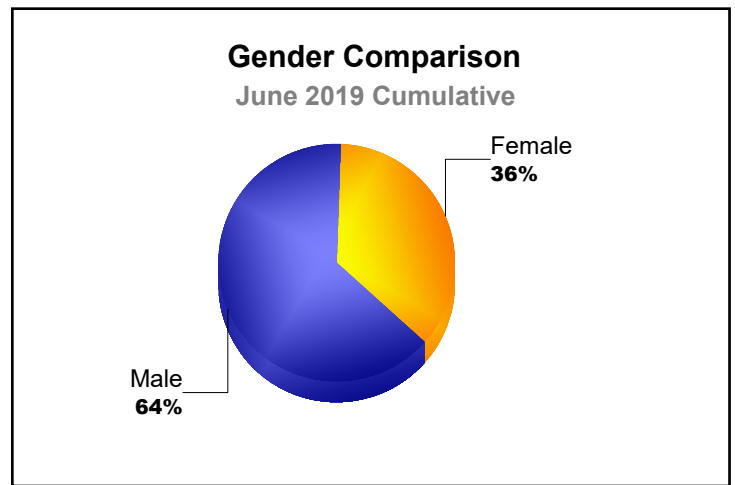

Year	New Clubs	Dropped Clubs	Gain/ Loss Clubs	New Members	Charter Members	Reinstate Members	Transfer Members	Total Member Added	Total Members Dropped	Gain/ Loss Members
2014-2015	0	0	0	47	6	3	0	56	-41	15
2015-2016	0	0	0	59	0	1	0	60	-49	11
2016-2017	0	0	0	116	0	8	0	124	-44	80
2017-2018	4	0	4	148	156	3	2	309	-93	216
2018-2019	2	0	2	53	55	2	2	112	-158	-46
Average	1	0	1	85	43	3	1	132	-77	55