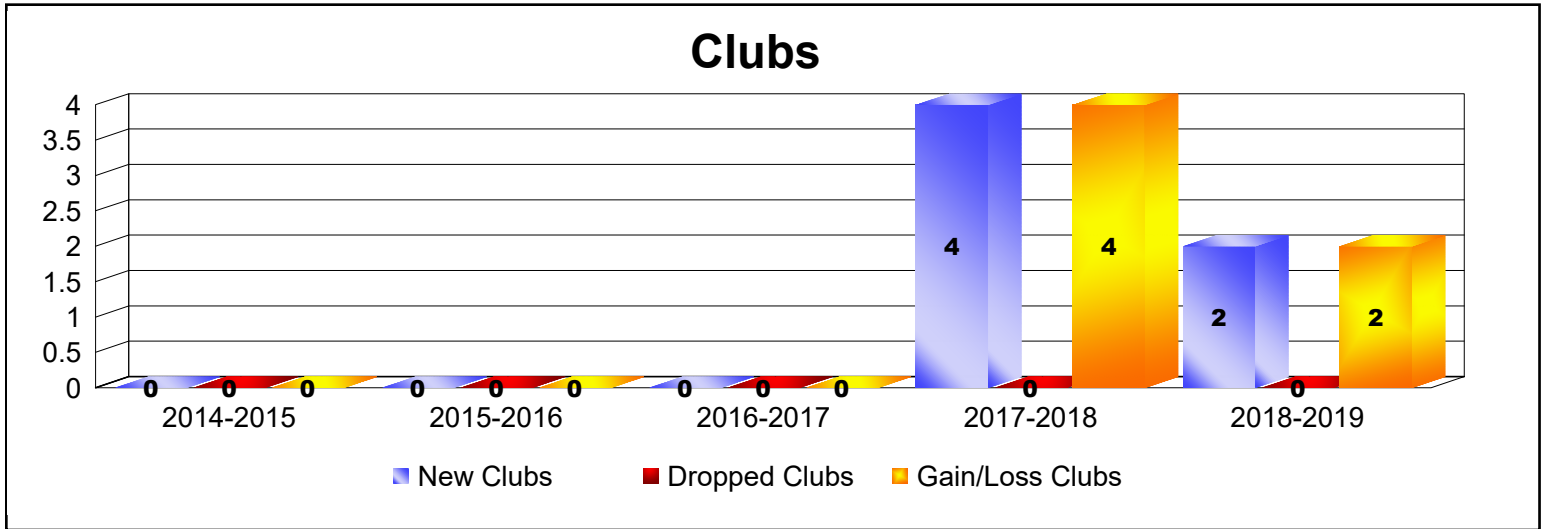

Year	New Clubs	Dropped Clubs	Gain/ Loss Clubs	New Members	Charter Members	Reinstate Members	Transfer Members	Total Member Added	Total Members Dropped	Gain/ Loss Members
2014-2015	0	0	0	47	6	3	0	56	-41	15
2015-2016	0	0	0	59	0	1	0	60	-49	11
2016-2017	0	0	0	116	0	8	0	124	-44	80
2017-2018	4	0	4	148	156	3	2	309	-93	216
2018-2019	2	0	2	53	55	2	2	112	-158	-46
Average	1	0	1	85	43	3	1	132	-77	55

Year	New Clubs	Dropped Clubs	Gain/ Loss Clubs	New Members	Charter Members	Reinstate Members	Transfer Members	Total Member Added	Total Members Dropped	Gain/ Loss Members
2014-2015	0	0	0	0	0	0	0	0	0	0
2015-2016	0	0	0	6	0	0	0	6	-20	-14
2016-2017	0	0	0	7	0	0	0	7	0	7
2017-2018	2	0	2	30	48	0	0	78	-12	66
2018-2019	0	-1	-1	0	0	1	0	1	-42	-41
Average	0	0	0	9	10	0	0	18	-15	4