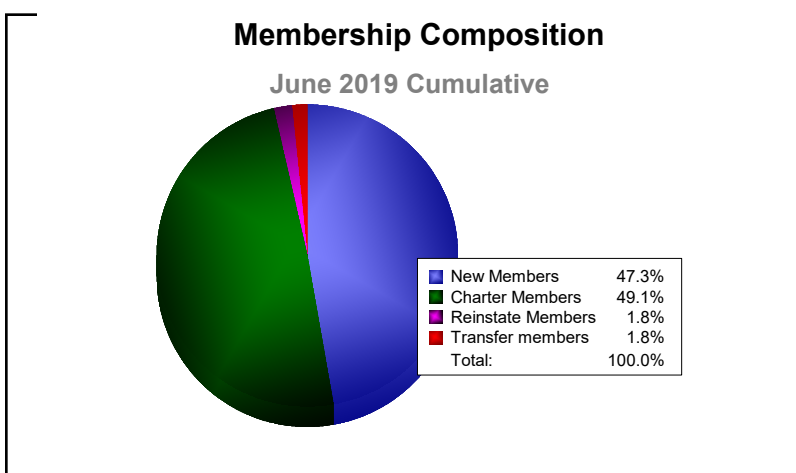

Year	New Clubs	Dropped Clubs	Gain/ Loss Clubs	New Members	Charter Members	Reinstate Members	Transfer Members	Total Member Added	Total Members Dropped	Gain/ Loss Members
2014-2015	0	0	0	47	6	3	0	56	-41	15
2015-2016	0	0	0	59	0	1	0	60	-49	11
2016-2017	0	0	0	116	0	8	0	124	-44	80
2017-2018	4	0	4	148	156	3	2	309	-93	216
2018-2019	2	0	2	53	55	2	2	112	-158	-46
Average	1	0	1	85	43	3	1	132	-77	55

Year	New Clubs	Dropped Clubs	Gain/ Loss Clubs	New Members	Charter Members	Reinstate Members	Transfer Members	Total Member Added	Total Members Dropped	Gain/ Loss Members
2014-2015	0	0	0	0	0	0	0	0	0	0
2015-2016	0	0	0	6	0	0	0	6	-20	-14
2016-2017	0	0	0	7	0	0	0	7	0	7
2017-2018	2	0	2	30	48	0	0	78	-12	66
2018-2019	0	-1	-1	0	0	1	0	1	-42	-41
Average	0	0	0	9	10	0	0	18	-15	4